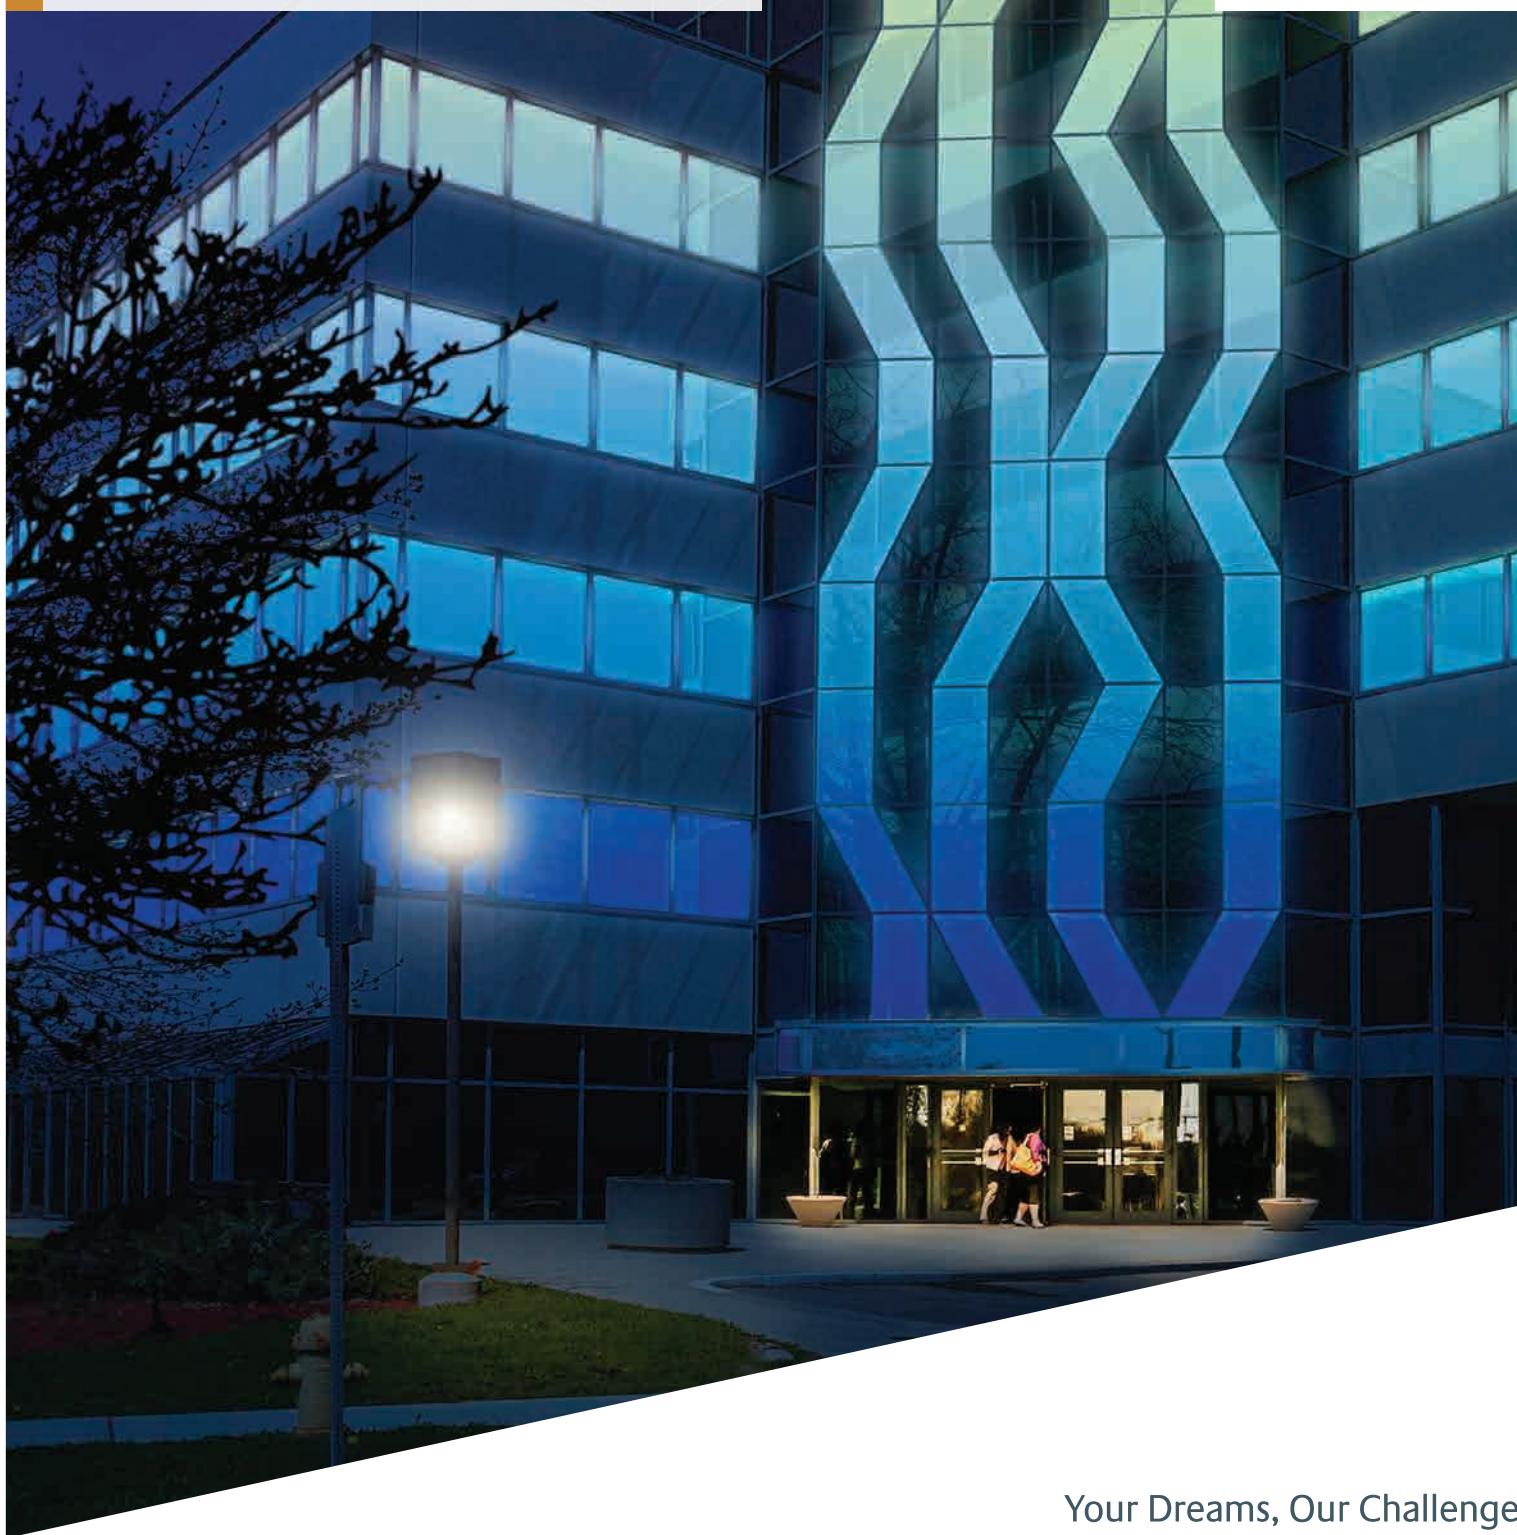

# GLASSILED

When LED inspires glass

The AGC logo is displayed in a bold, blue, sans-serif font. The letter 'G' is stylized with a small red square at its top right corner.

Your Dreams, Our Challenge

# ...A unique combination of light and transparency