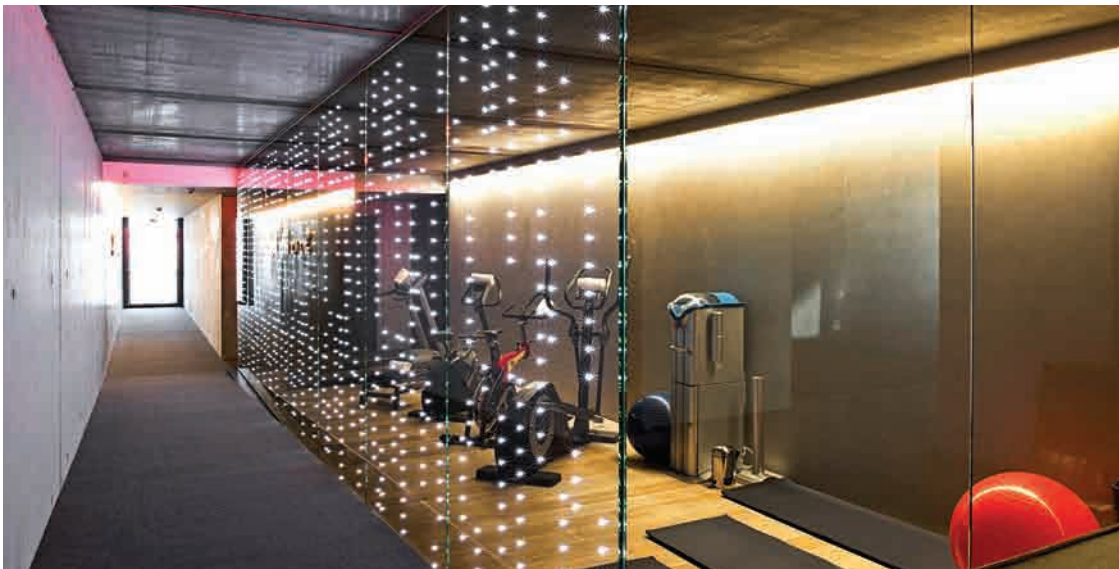

Make your interior dynamic!

Use Glassiled Sign or Uni to give your interior design a special look.

GLASSILED SIGN

A skylight full of stars or a partition with a rain effect are all possible thanks to Glassiled Sign, which delivers a pixelised touch of light.

BELGIUM D HOTEL - GLASSILED SIGN